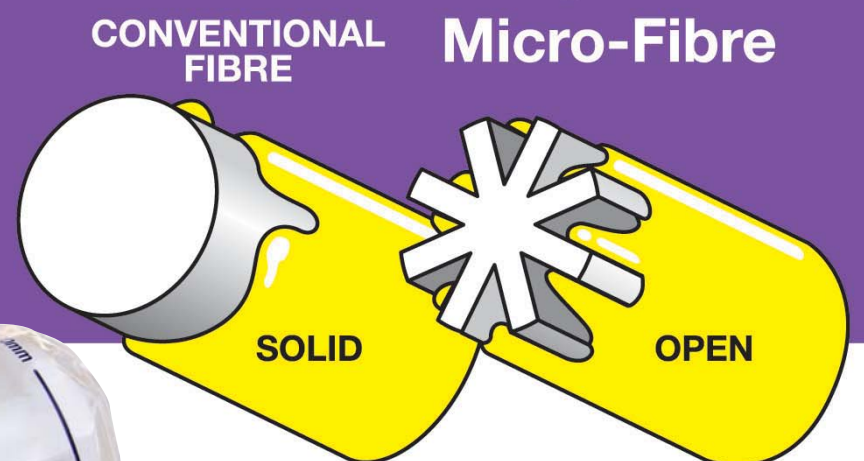

UNI-PRO
PAINTING EQUIPMENT

Available
Now

High Tech Micro-Fibre

*Produce the ultra smooth finish
only professionals achieve*

Take advantage of
advanced Micro-Fibre
technology

Micro-Fibre has an open structure that holds paint inside the fibre, not just on the surface. This means it absorbs and holds more paint, then releases it under pressure to give a smoother, more even first time coverage with less spatter.

- **High absorbtion**
- **Superior paint pick-up and release**
- **Even coverage first time**
- **Low spatter**
- **Lint-free**
- **All paints**
- **Ultimate smooth finish**

www.unipro.com.au